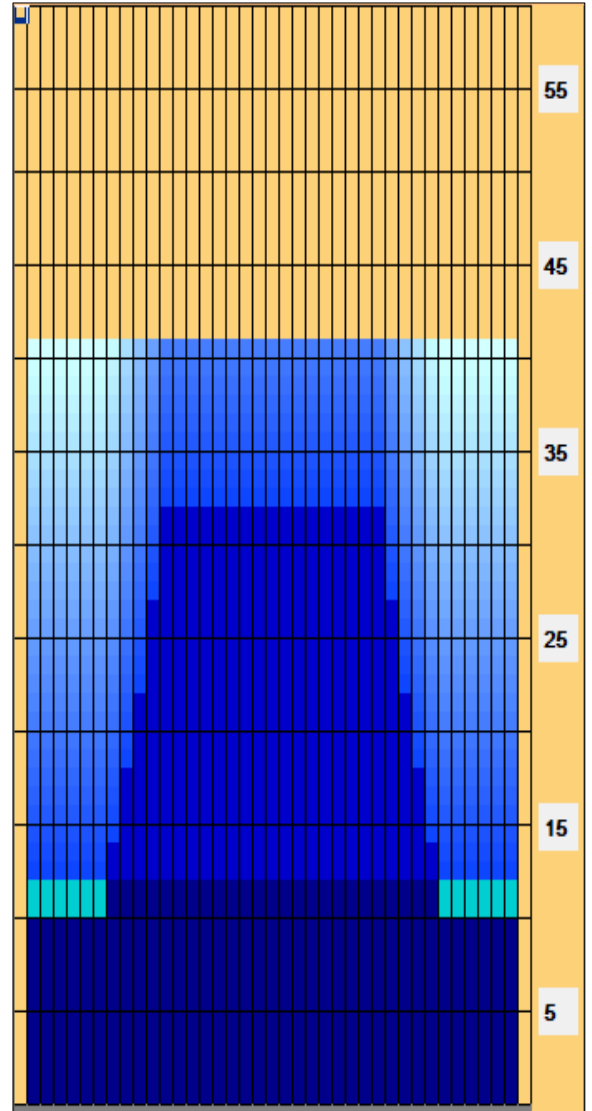

# SBT Stop 4: Kegel Sport TURNPIKE

**Oil Pattern Distance:** 41 Feet      **Reverse Brush Drop:** 41 Feet      **Oil Per Board:** 50 uL  
**Forward Oil Total:** 11.1 mL      **Reverse Oil Total:** 14.2 mL      **Volume Oil Total:** 25.3 mL  
**Forward Boards Crossed:** 222 Boards      **Reverse Boards Crossed:** 284 Boards      **Total Boards Crossed:** 506 Boards

	Start	Stop	Loads	Speed	Crossed	Start	End	Feet	T.Oil
1	2L	2R	6	18	222	0.0	12.7	12.7	11100
2	2L	2R	0	18	0	12.7	31.0	18.3	0
3	2L	2R	0	26	0	31.0	36.0	5.0	0
4	2L	2R	0	30	0	36.0	41.0	5.0	0

Conditioner:  
Type In or Select One

TransferType:  
Type In or Select One

Forward  
Reverse  
More

	Start	Stop	Loads	Speed	Crossed	Start	End	Feet	T.Oil
1	2L	2R	0	30	0	41.0	32.0	-9.0	0
2	12L	12R	2	18	34	32.0	26.9	-5.1	1700
3	11L	11R	2	18	38	26.9	21.8	-5.1	1900
4	10L	10R	2	14	42	21.8	17.9	-3.9	2100
5	9L	9R	2	14	46	17.9	14.0	-3.9	2300
6	8L	8R	2	14	50	14.0	10.1	-3.9	2500
7	2L	2R	2	14	74	10.1	6.2	-3.9	3700
8	2L	2R	0	10	0	6.2	0.0	-6.2	0

Forward  
Reverse  
More

Conditioner:  
Type In or Select One

TransferType:  
Type In or Select One

- Forward
- Reverse
- Combined
- Buff

Item	3L-7L:18L-18R	8L-12L:18L-18R	13L-17L:18L-18R	18L-18R:17R-13R	18L-18R:12R-8R	18L-18R:7R-3R
Description	Outside Track:Middle	Middle Track:Middle	Inside Track:Middle	Middle: Inside Track	Middle:Middle Track	Middle:Outside Track
Track Zone Ratio	2.25	1.29	1	1	1.29	2.25